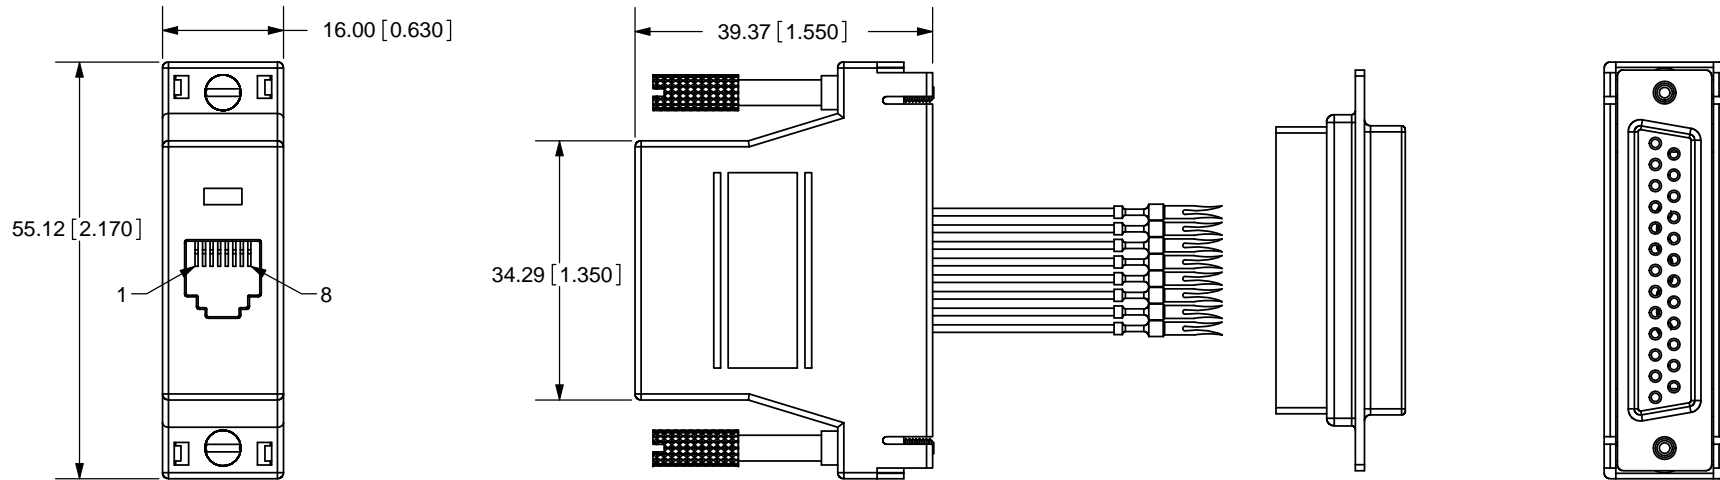

REV.	DESCRIPTION	DATE
A	NEW DRAWING	2/13/2008

SCALE: 1:2

WIRING CHART	
RJ45	WIRE COLOR
1	blue
2	orange
3	black
4	red
5	green
6	yellow
7	brown
8	white

TOLERANCE:  
±0.3mm UNLESS OTHERWISE  
SPECIFIED

20050 SW 112th Ave.  
Tualatin, OR 97062  
Phone: 503-612-2300  
800-275-4899  
Fax: 503-612-2383  
Website: www.cui.com

	MATERIAL	PLATING
DB-25 CONNECTOR	Steel	Tin
RJ45 CONTACTS	Phosphor Bronze	Gold over Nickel
CRIMP CONTACT	Brass	Gold over Nickel
THUMBSCREW	N/A	
HOUSING	Thermoplastic	94-0 Rated

TITLE: MODULAR ADAPTER, RJ45 TO DB-25 FEMALE		REV: A
PART NO. AMK-0224	UNITS: MM [INCHES]	
DRAWN BY: ZRJ	APPROVED BY:	SCALE: 1:1